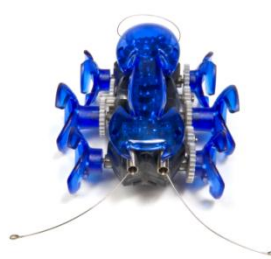

HEXBUG® Ant Micro Robotic Creatures

The **HEXBUG**® Ant is an autonomous, high-speed micro robotic creature with probing, tactile antennas and hooked claws. The industrious critter features front and rear touch sensors that allow it to maneuver around objects in its path and wheel-legs that propel it forwards, backwards and over small obstacles with furious speed. The HEXBUG Ant has an inner body loaded with robotic intelligence, protected by a hard, transparent exoskeleton casing.

How does it work?

The **HEXBUG** Ant traverses the ground beneath it until running into an object in its path, at which point the bug reverses and scurries away in the opposite direction. Two button cell batteries are included.

Fits in the palm of your hand for miniature fun at anytime!

- Product Length: 6 centimeters
- Product Width: 5 centimeters
- Product Height: 2.5 centimeters
- Product Weight: .044 lb

Available in an assortment of five translucent colors including Red, Green, Blue, Orange and Pink

- Pricing varies by country
- Available at www.hexbug.com

Blue