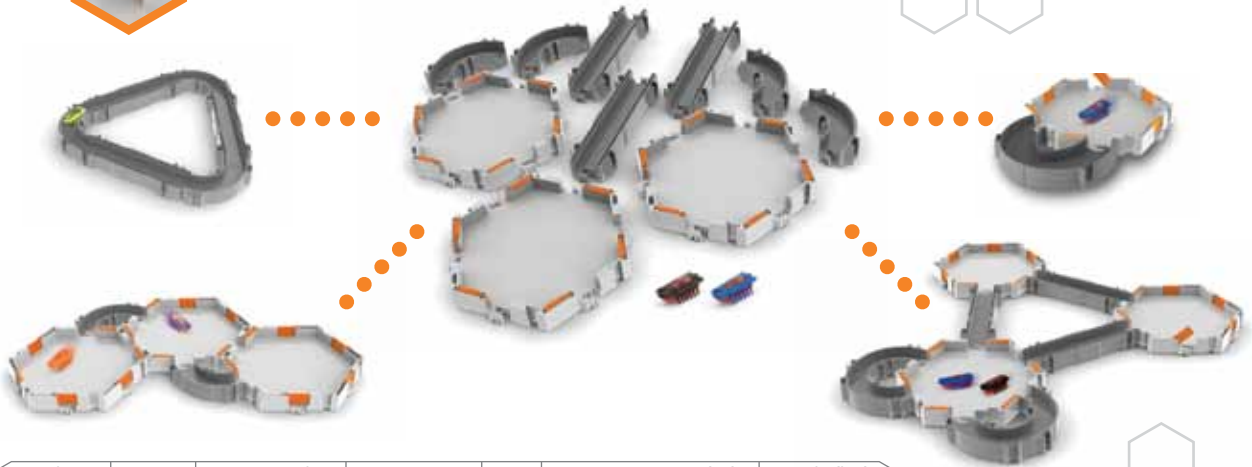

Product	MSRP	IFI Part Number	Master Carton	PDQ	Carton Dimensions (cm)	Weight (kg)
Habitat Set	US $29.99	440-1435	4	N/A	45.01 x 26.29 x 38.71	3.74