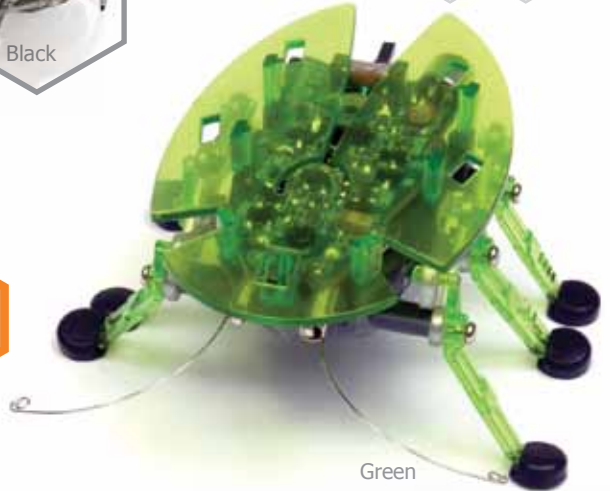

crab™

MICRO ROBOTIC CREATURES

HEXBUG Crab

The robotic creature that reacts to light and sound! Collectible colors. Batteries included!
451-1241
$14.99 MSRP

Black

original™

MICRO ROBOTIC CREATURES

HEXBUG Original

The robotic creature that reacts to touch and sound! Collectible colors. Batteries included!

401-1150
$11.99 MSRP

Product	MSRP	IFI Part Number	Master Carton	PDQ	Carton Dimensions (cm)	Weight (kgs)
Crab	US $14.99	451-1241	10	5	36 x 18.31 x 25.7	1.35
Original	US $11.99	401-1150	10	10	30.1 x 14.71 x 22.4	0.80